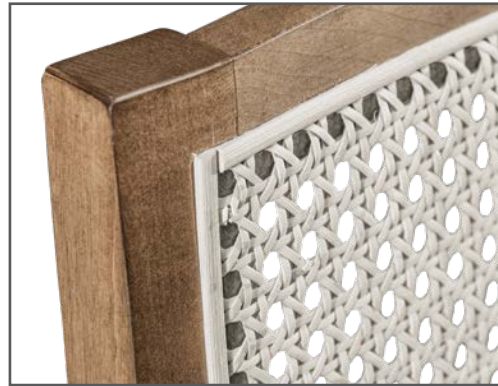

Madrid

new for
2026

- ☒ Side
- ☒ Arm
- ☐ Swivel Bar Stool
- ☐ Stationary Bar Stool
- ☐ Desk Chair

*Chair shown in
Brown Maple with
Almond stain.*