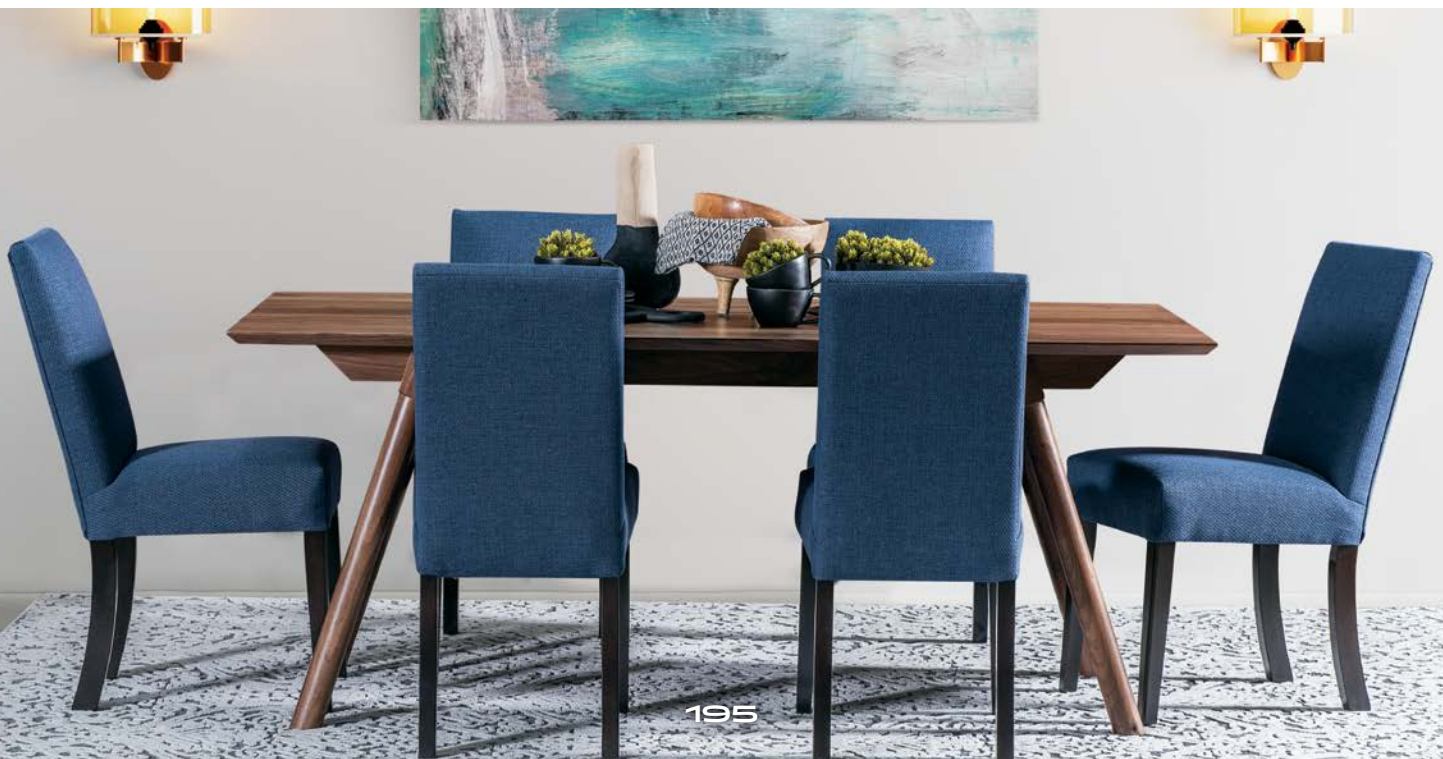

Side Chair

overall: 16.5"w x 19"d x 36"h
seating: 16.5"w x 15"d
seat height: 19.5"
back height from seat: 18.5"

*Side chair
in Brown Maple w/any
Heartland Fabrics
material*