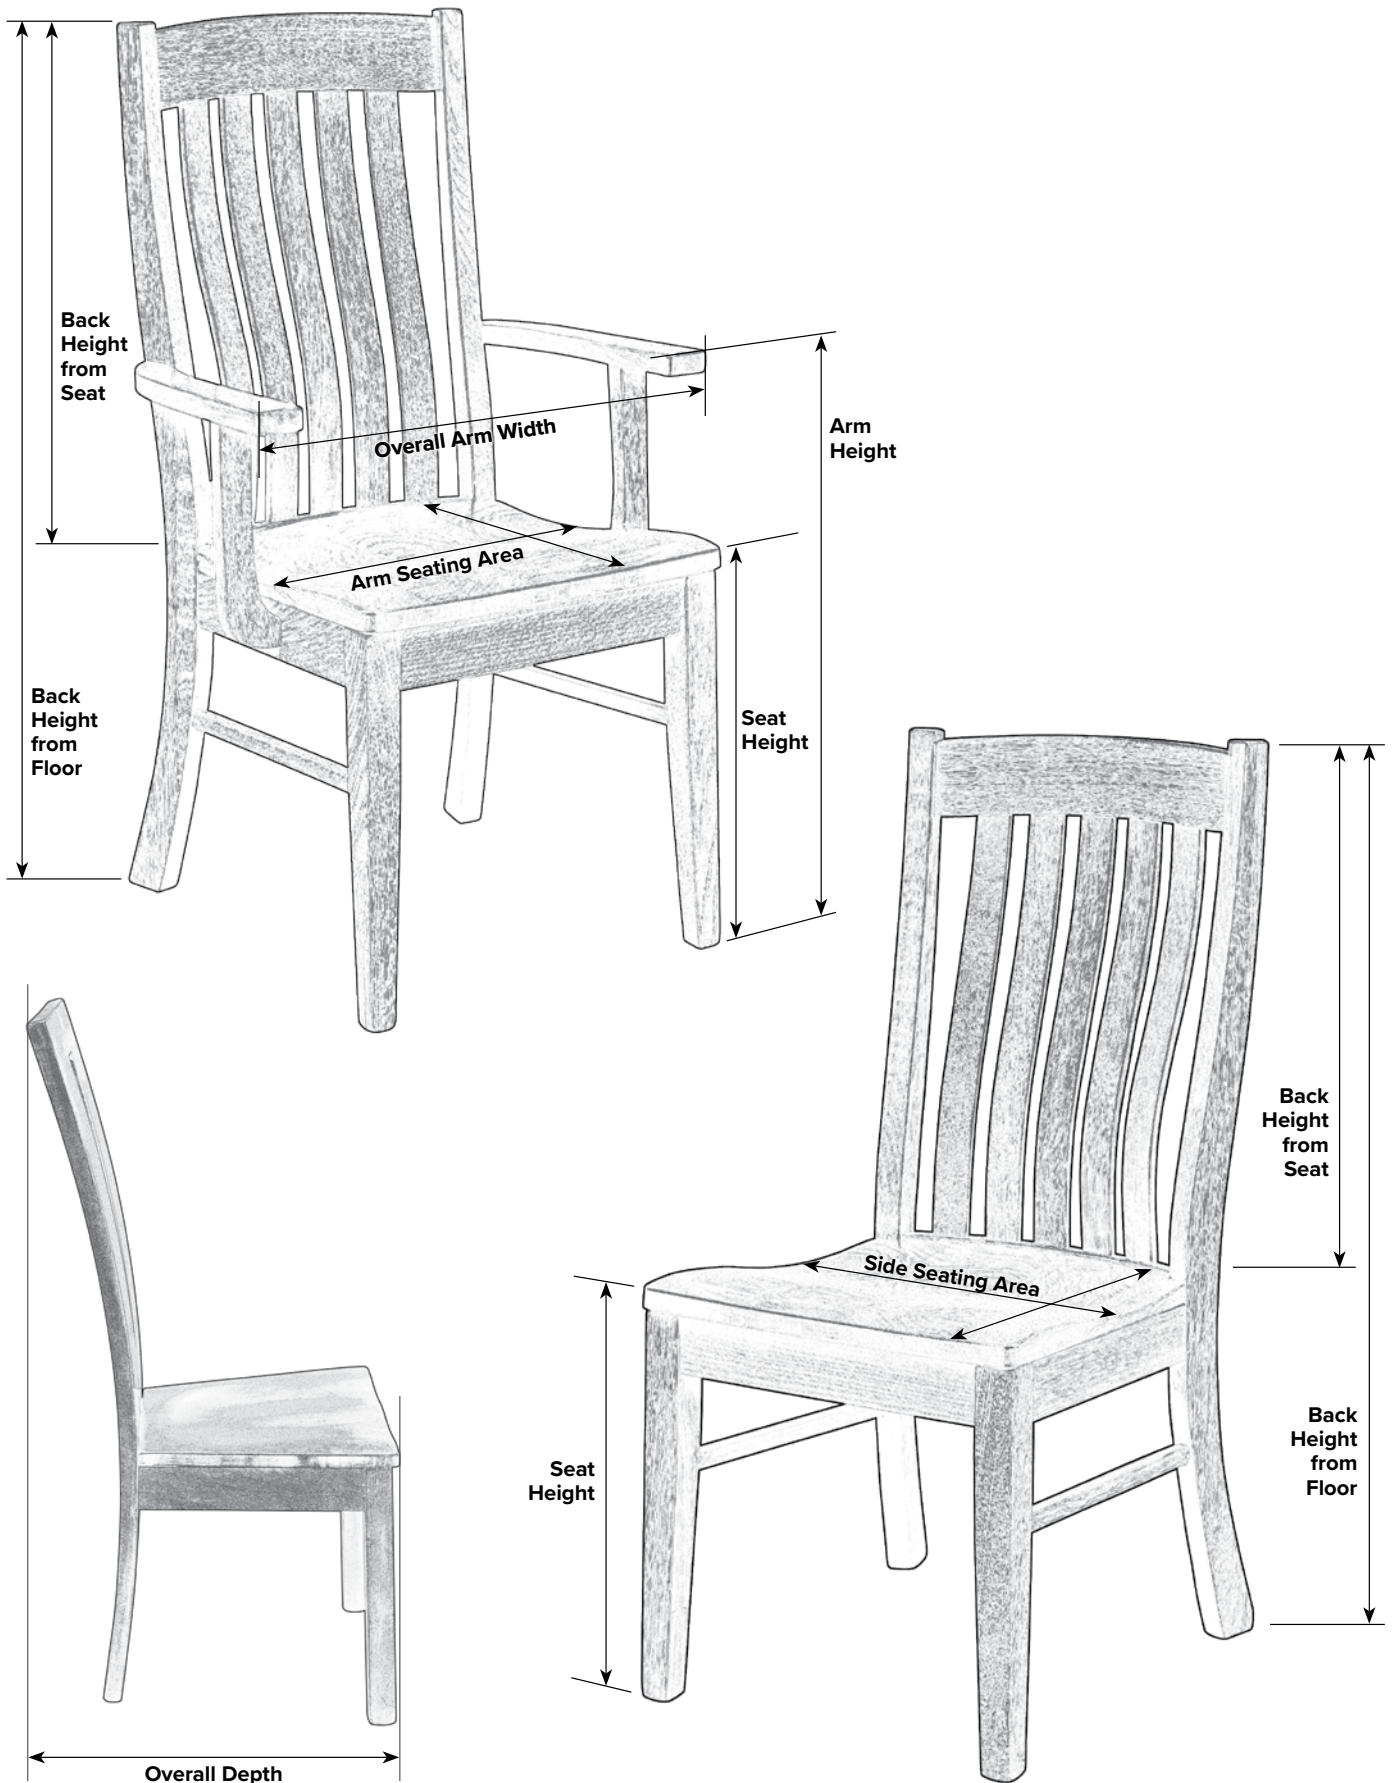

Chair Dimensions