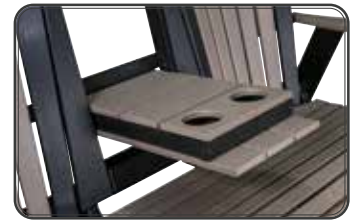

ALS60FD with flip-down cupholder

ACHG60FD with flip-down cupholder