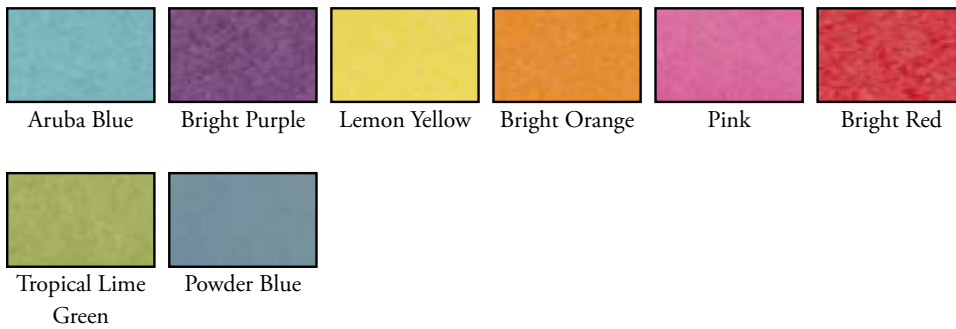

Tropical Colors