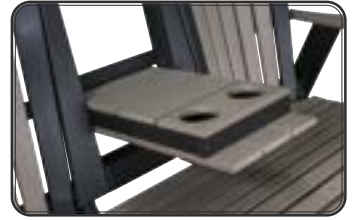

**Adirondack Stationary Loveseat | 60"**  
72"w x 28"d x 43"h | 60"sw x 18½"sd  
*Shown in Black and Weathered Wood*

*ALS60FD with flip-down cupholder*

**Adirondack Counter Height Glider | 60"**  
72"w x 28"d x 34½"h | 60"sw x 18½"sd  
*Shown in Tudor Brown and Weathered Wood*