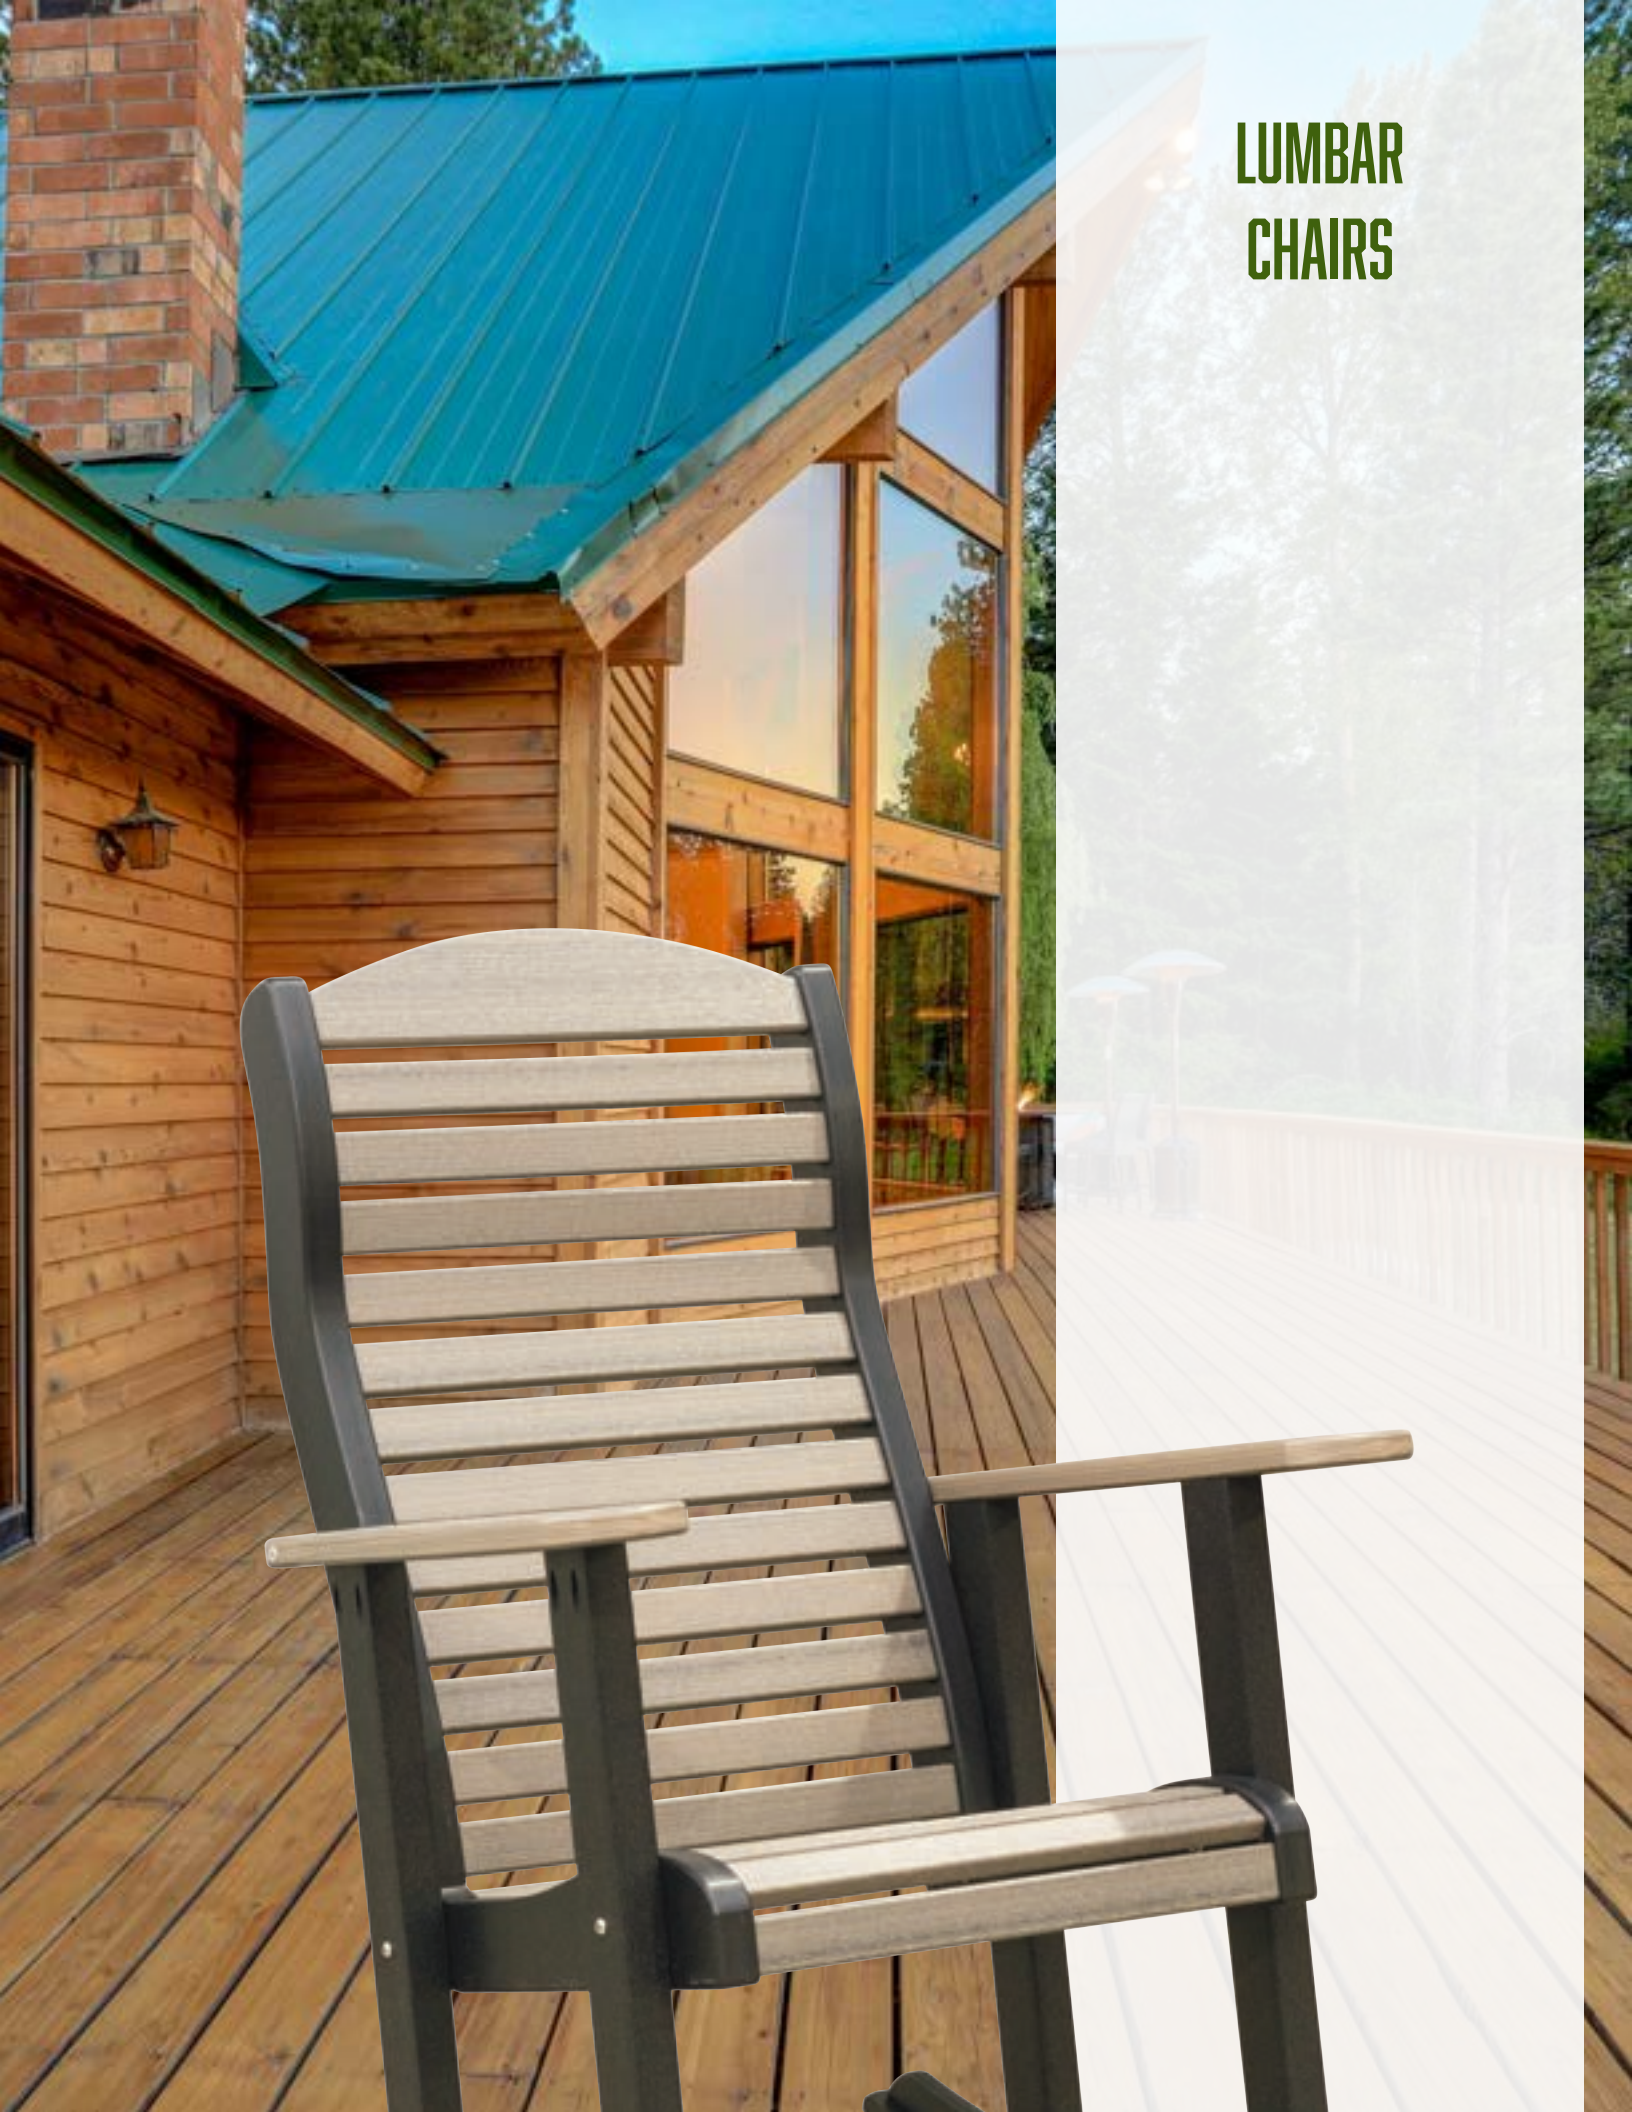

LUMBAR CHAIRS