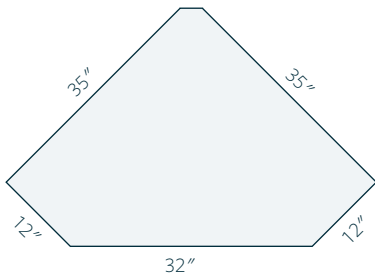

Corner Writing Desk Item #: LA-MI-3535-CRD

Features

Can be used as a TV stand.

- 35" w x 35" w x 30" h
- Hardware: D529-A
- Wood: Rustic Cherry with Vintage Antique stain