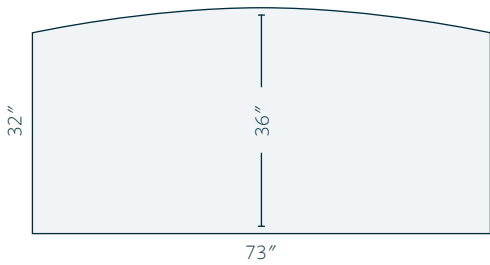

### Features

2 adjustable shelves in center and 1 on each side. 2 lights underneath.

- 69" w x 18<sup>3</sup>/<sub>8</sub>" d x 56" d overall
- 53005-G10 knobs

Shown in Brown Maple with Manchester stain