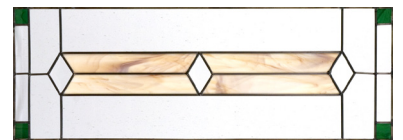

Clear Glass Standard

Additional Options Below