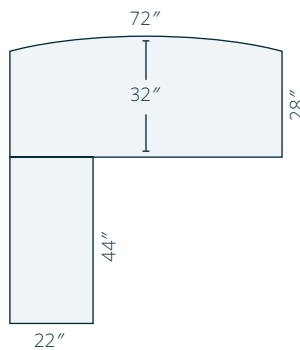

L Desk Item #: LA-CRL-83-L

Features

2 file drawers, 2 storage drawers, 2 pencil drawers, & 2 writing boards.

- 76" w x 72" w x 30" h overall
- Desk: 32" d x 72" w
- Return: 22" d x 44" w
- Hardware: 53005-G10
- Wood: Rustic QS White Oak with Michaels Cherry stain.

Hutch Item #: LA-CRL-84-H

- 69" w x 13 1/2" d x 46" h overall
- Hardware: 53005-G10