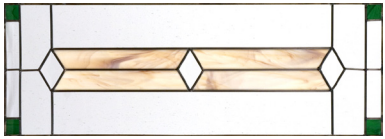

#### Features

24" doors with 1 shelf. All shelves are adjustable.

- 40" w x 15" d x 72" h overall
- Hardware: 53005-G10 knobs
- Wood: Brown Maple with Driftwood stain

**Clear Glass Standard**  
Additional Options Below