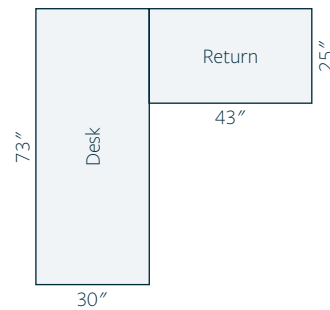

### Features

Also available in 3 & 4 drawer.

- 25" d x 20 $\frac{1}{4}$ " w x 30" h
- Hardware: 53005-G10
- Wood: Brown Maple with 7992 stain