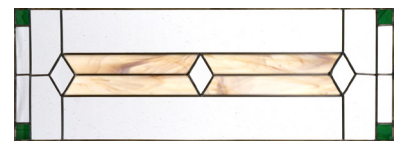

Amber Glass