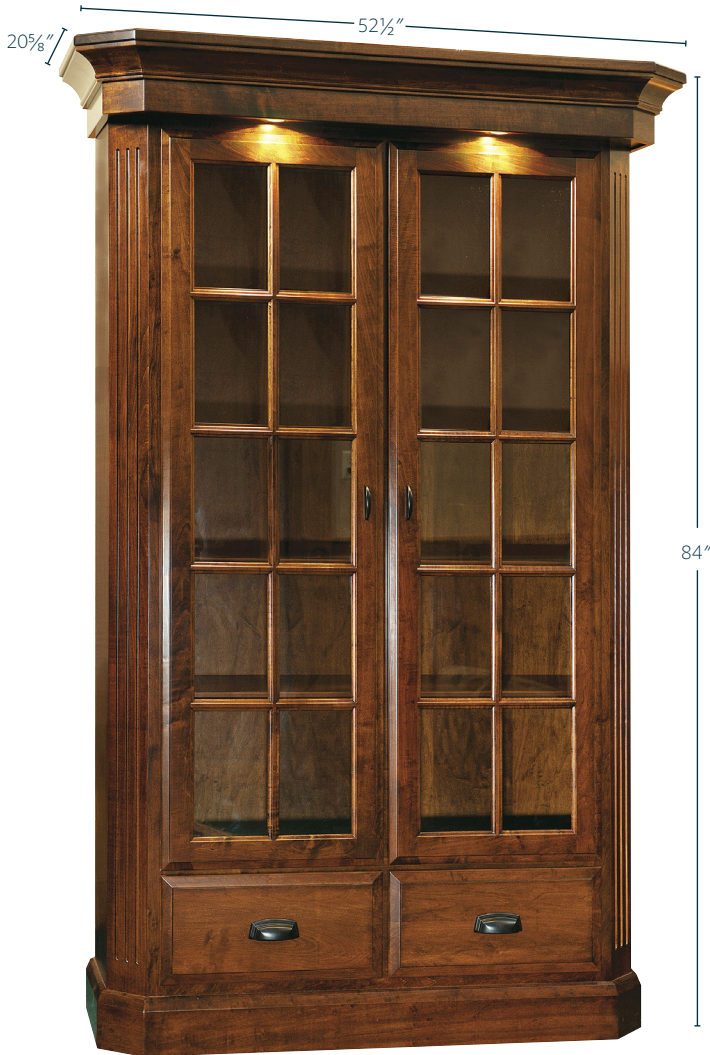

Bookcase Item #: LA-SAT-2035-BK

Features

- 52 1/2" w x 20 5/8" d x 84" h
- Hardware: P3072-MB drawer pulls & P2623-MB door pulls