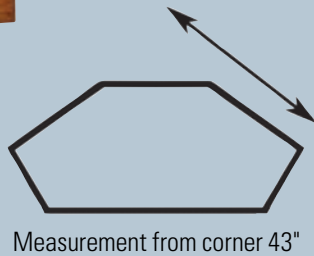

Measurement from corner 43"

Corbels, curves and mortise-and-tenon details characterize the Manitoba style

SC-62C Manitoba

61½w x 19¼d x 32h

Console doors: 20w x 14h

Shelf space: 20w ea. side & 6¾h top & bottom