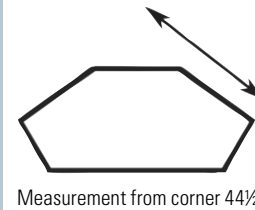

Measurement from corner 44½"

CORNER CABINETS

SC-063C-RM Royal Mission

63w x 18¾d x 32h

Doors: 20w x 16h

Space behind doors: 20w with 7¾" above & below shelf

SC-052C-RM Royal Mission

51w x 18¾d x 32h

Doors: 15w x 16h

Space behind doors: 30w with 7¾" above & below shelf

Standard:

1 fixed shelf behind doors

Soft-close doors

Full-extension drawer

1" tops

Black Mission hardware