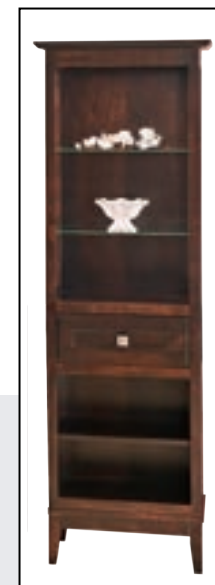

TV opening: 57w x 18d
Glass console doors: 21¼w x 14h

SC-3250T Venice
92w x 18d x 72h

TV opening: 47w x 18d
Console doors: 21¼w x 14h

Standard:

Adjustable shelves (2 glass at top of ea. tower;
1 wood at bottom of ea. tower, behind ea. glass
door and behind center door)

Soft-close doors

Full-extension drawers

1" tops

55273-SN hardware

*Priced as separate pieces – for other console
configurations that also work with Venice towers,
see TV Consoles section*

SC-Venice Tower
24w x 15¼d x 72h