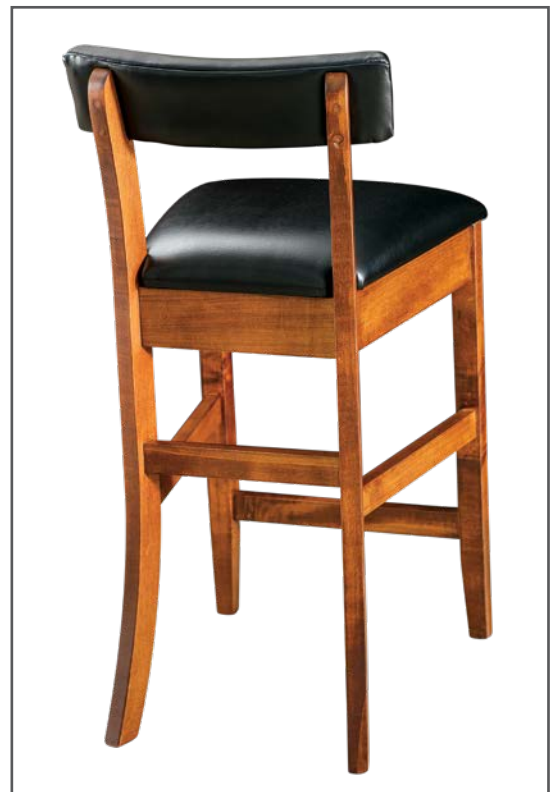

Stationary Bar Stool

overall: 16.5"w x 18.75"d x 34"h
seating: 16.5"w x 15"d
seat height: 24" 30"
back height from seat: 10.5"
shown at 24" height