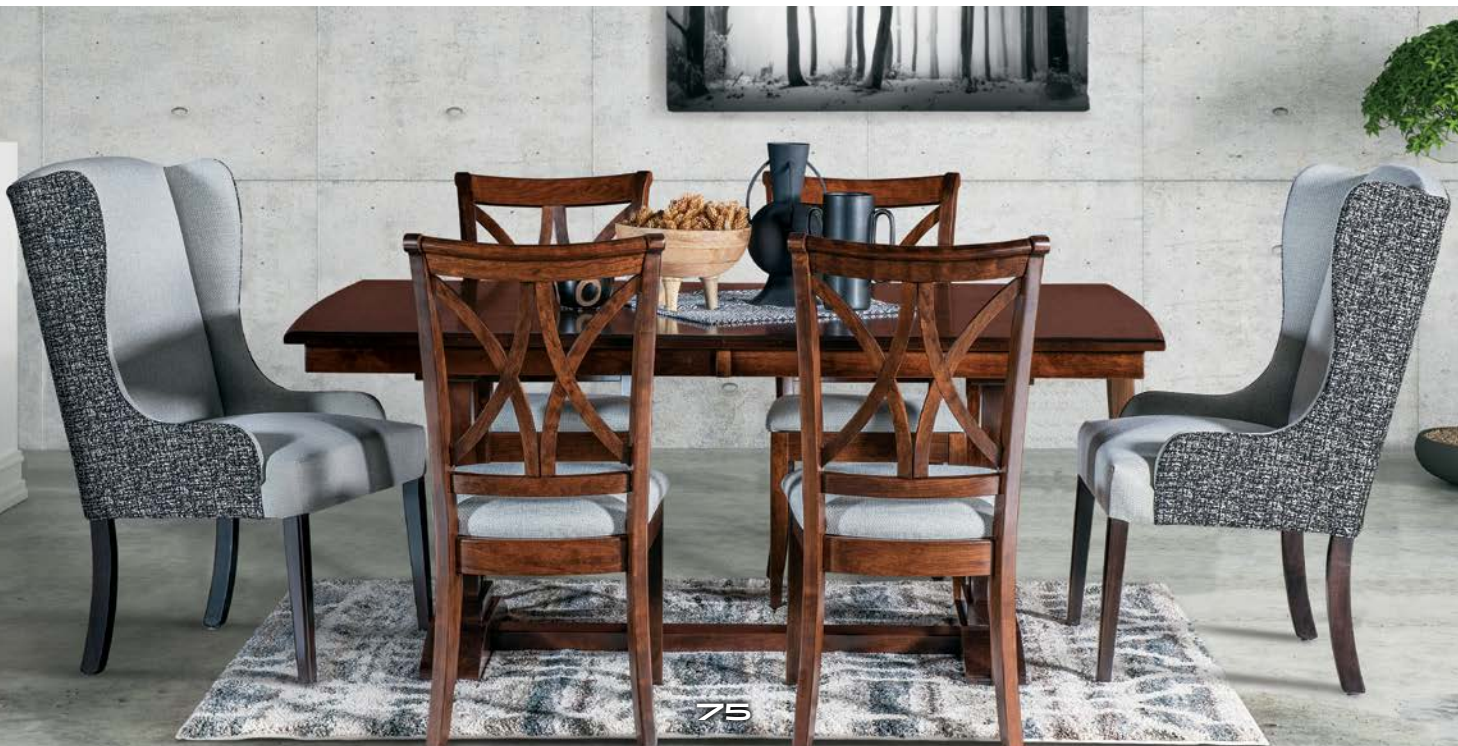

Callahan

**BEST
SELLER**

Side Chair

overall: 19.75"w x 23.25"d x 39.75"h
seating: 18.75"w x 16.75"d
seat height: 17.5"
back height from seat: 24"

Arm Chair

overall: 21.5"w x 23.25"d x 39.75"h
seating: 18"w x 17"d
arm height: 25.25"
seat height: 17.5"
back height from seat: 24"

Stationary Bar Stool

18"w x 17"d
back ht. from seat: 18.5"

Swivel Bar Stool

18"w x 17"d
back ht. from seat: 18.5"

- ☐ Side
- ☐ Arm
- ☐ Swivel Bar Stool
- ☐ Stationary Bar Stool
- ☐ Desk Chair

*Chairs shown in
Brown Maple with
CF 725-033
Nutmeg stain.*

*Side & Arm chair in
Brown Maple*