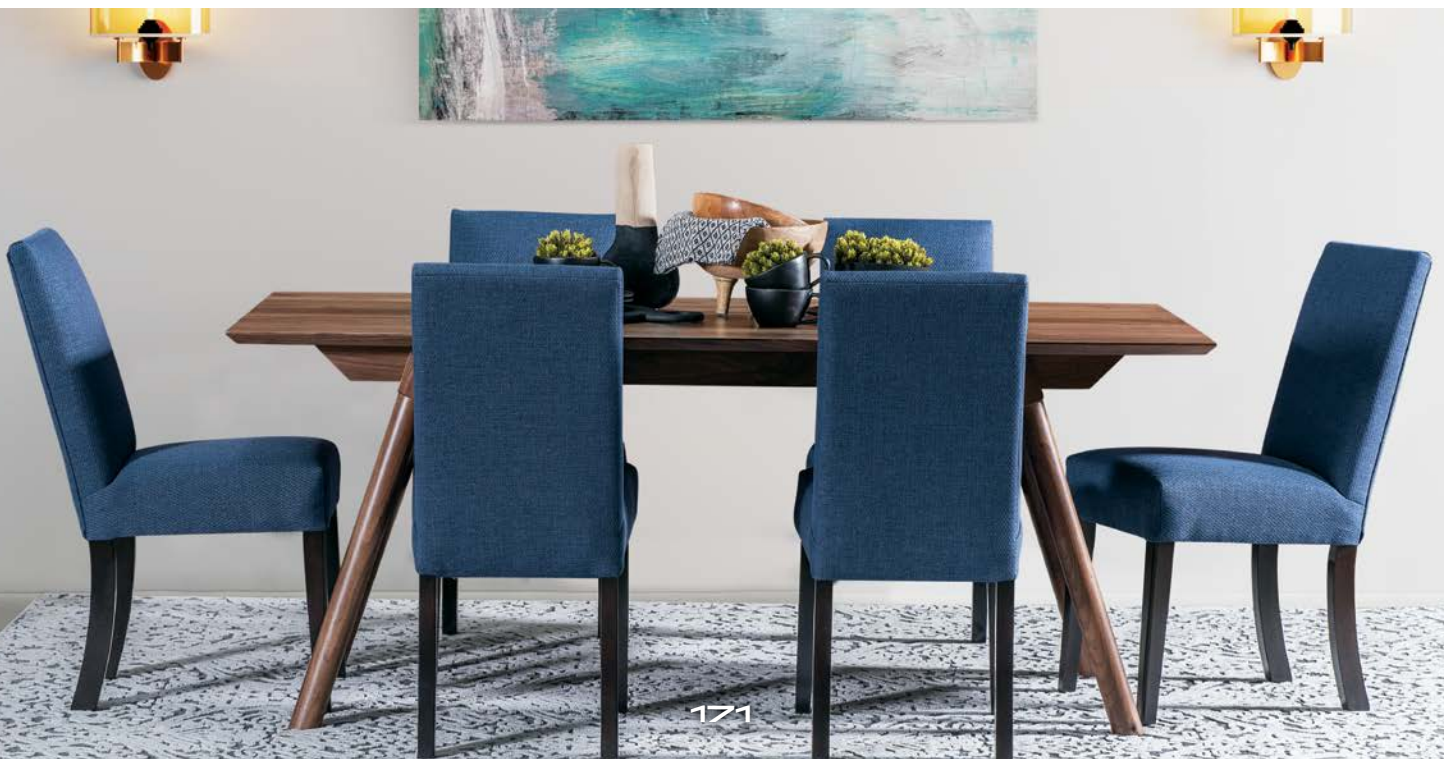

Side Chair

overall: 16.5"w x 19"d x 36"h
seating: 16.5"w x 15"d
seat height: 19.5"
back height from seat: 18.5"