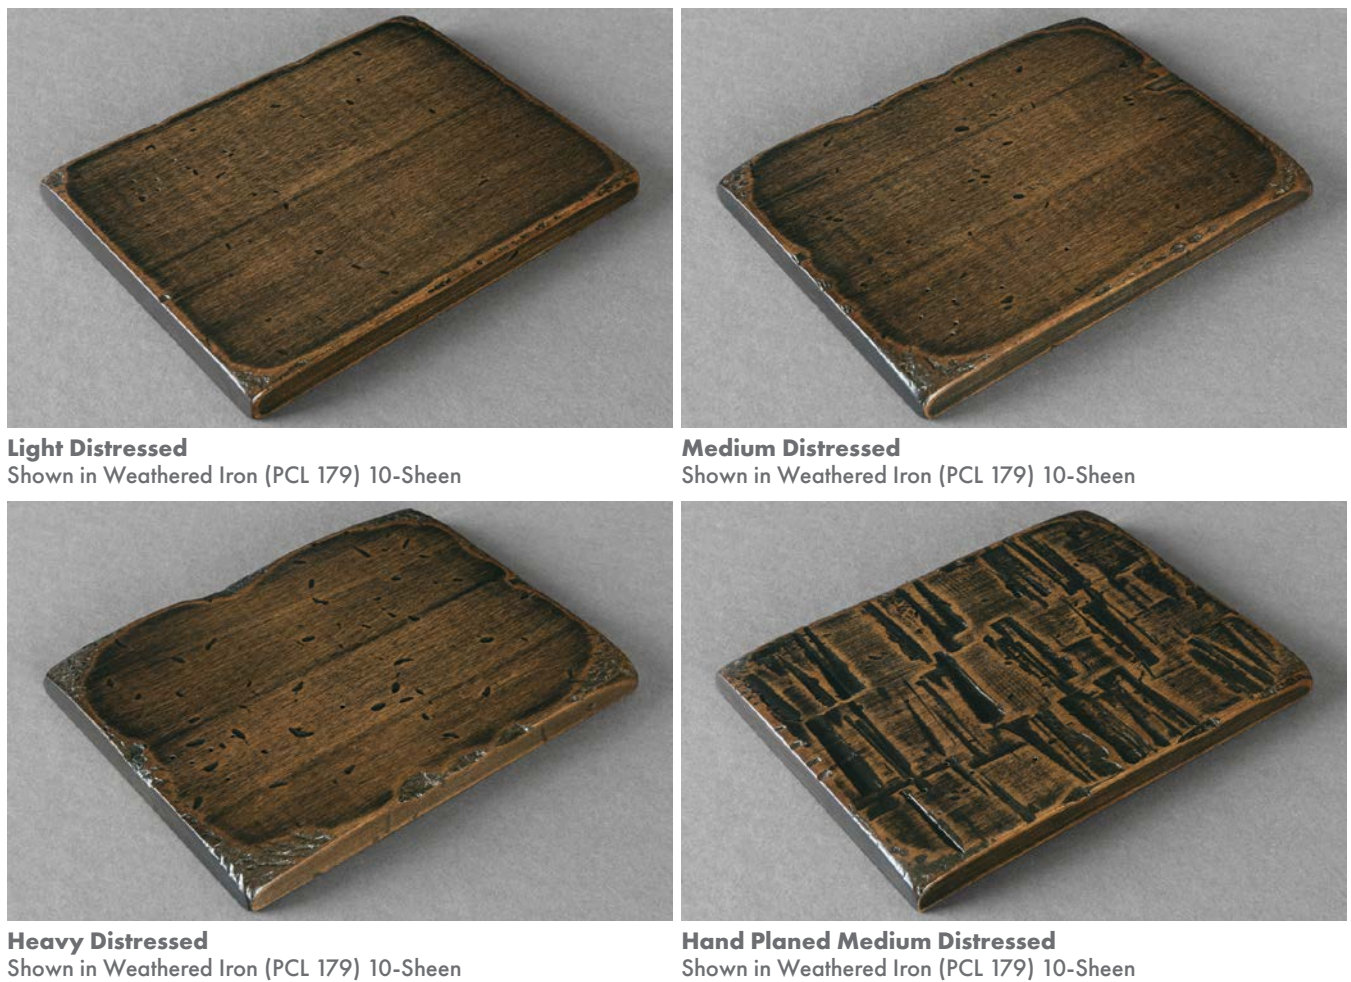

DISTRESSING OPTIONS