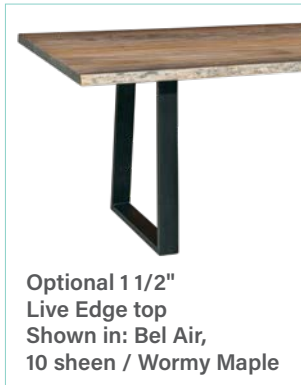

L·a·r·e·d·o | TRESTLE

Optional 1 1/2" Live Edge top
Shown in: Bel Air, 10 sheen / Wormy Maple

SIZES AVAILABLE	UP TO 2 LEAVES	UP TO 4 LEAVES	1 BUTTERFLY LEAF	2 BUTTERFLY LVS.	36" HEIGHT	LIVE EDGE AVAIL.
42x72					X	X
42x84					X	X
42x96					X	X
48x72					X	X
48x84					X	X
48x96					X	X

SHAPE	EDGE
Rectangle	Mission
	Live
	Distressed

- 1 3/4" solid Rough-Sawn rectangle top with distressed edge
- Grain runs lengthwise
- 30" high; 36" high available

1. Black powder coated metal base
2. *Suggested chair: Houston, Denver, Alana from FN Chairs*
   Shown in: FC42000 Almond, 10 sheen / Rough-Sawn Wormy Maple / 42x84