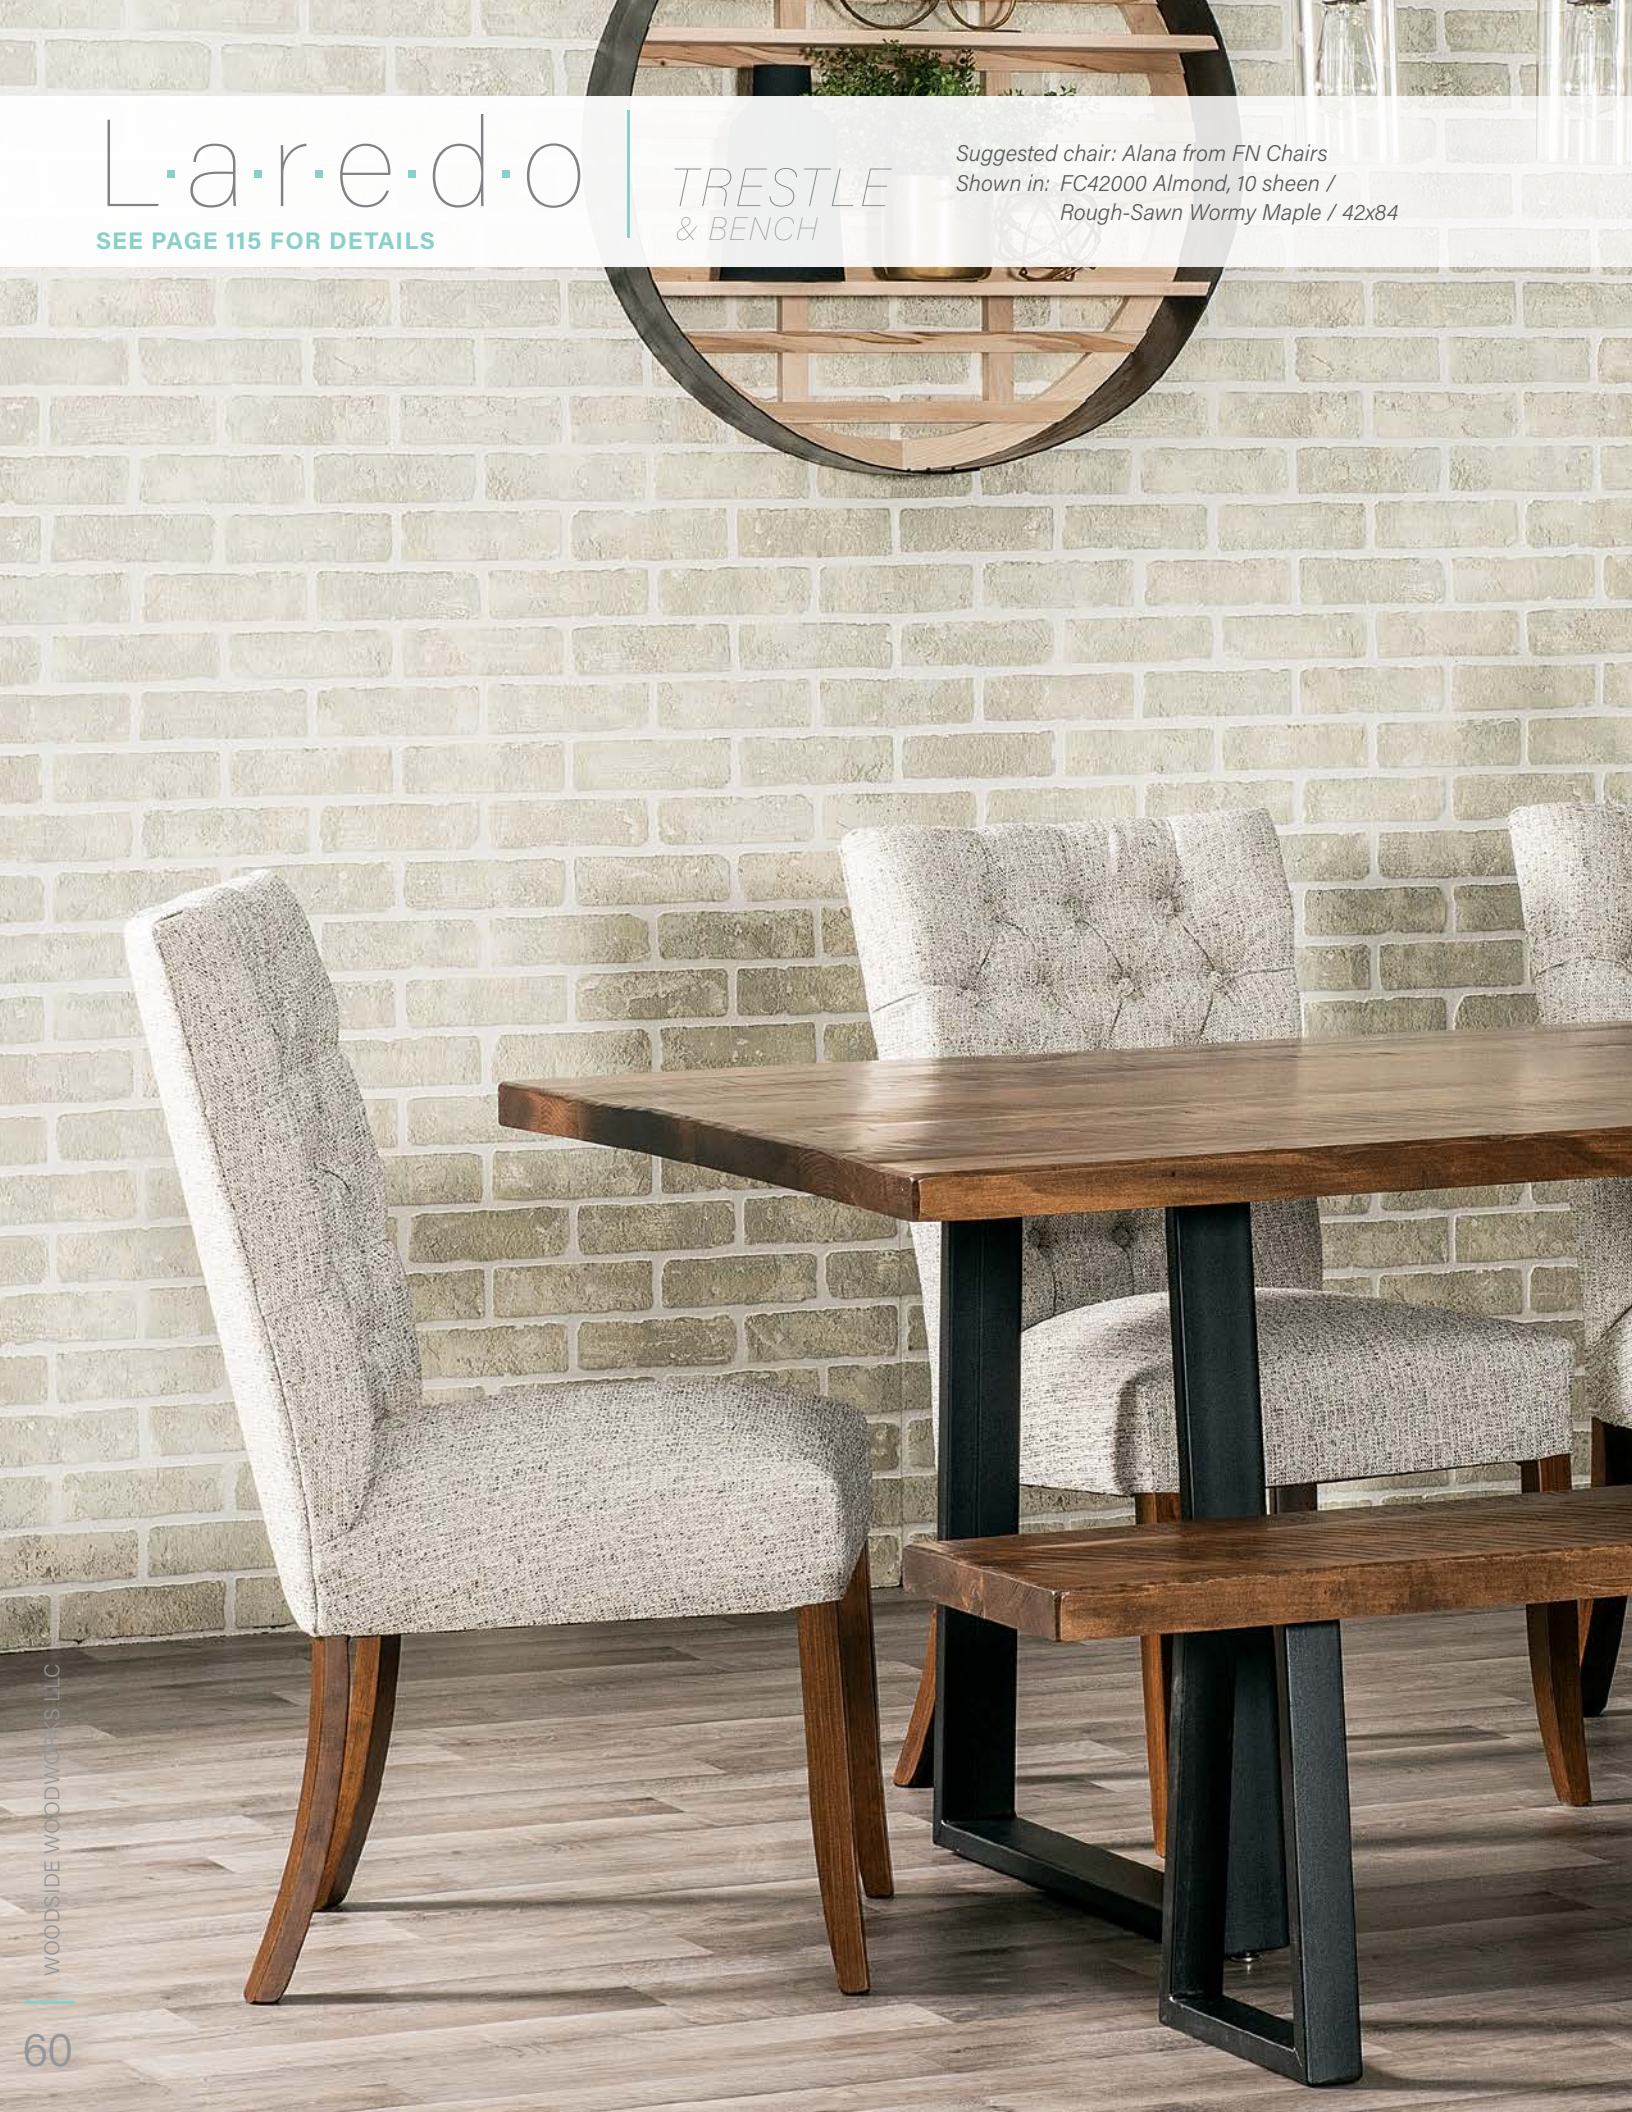

L·i·a·m

SEE PAGE 116 FOR DETAILS

PEDESTAL

Suggested chair: Salina
Shown In: FC Shadow /
Sap Cherry / 48r / 2 Leaves

L·i·n·w·o·o·d | LEG

SEE PAGE 116 FOR DETAILS

*Suggested chair: Barrington from FN Chairs
Shown In: Natural / 10 Sheen /
Hard Maple / 36x84*