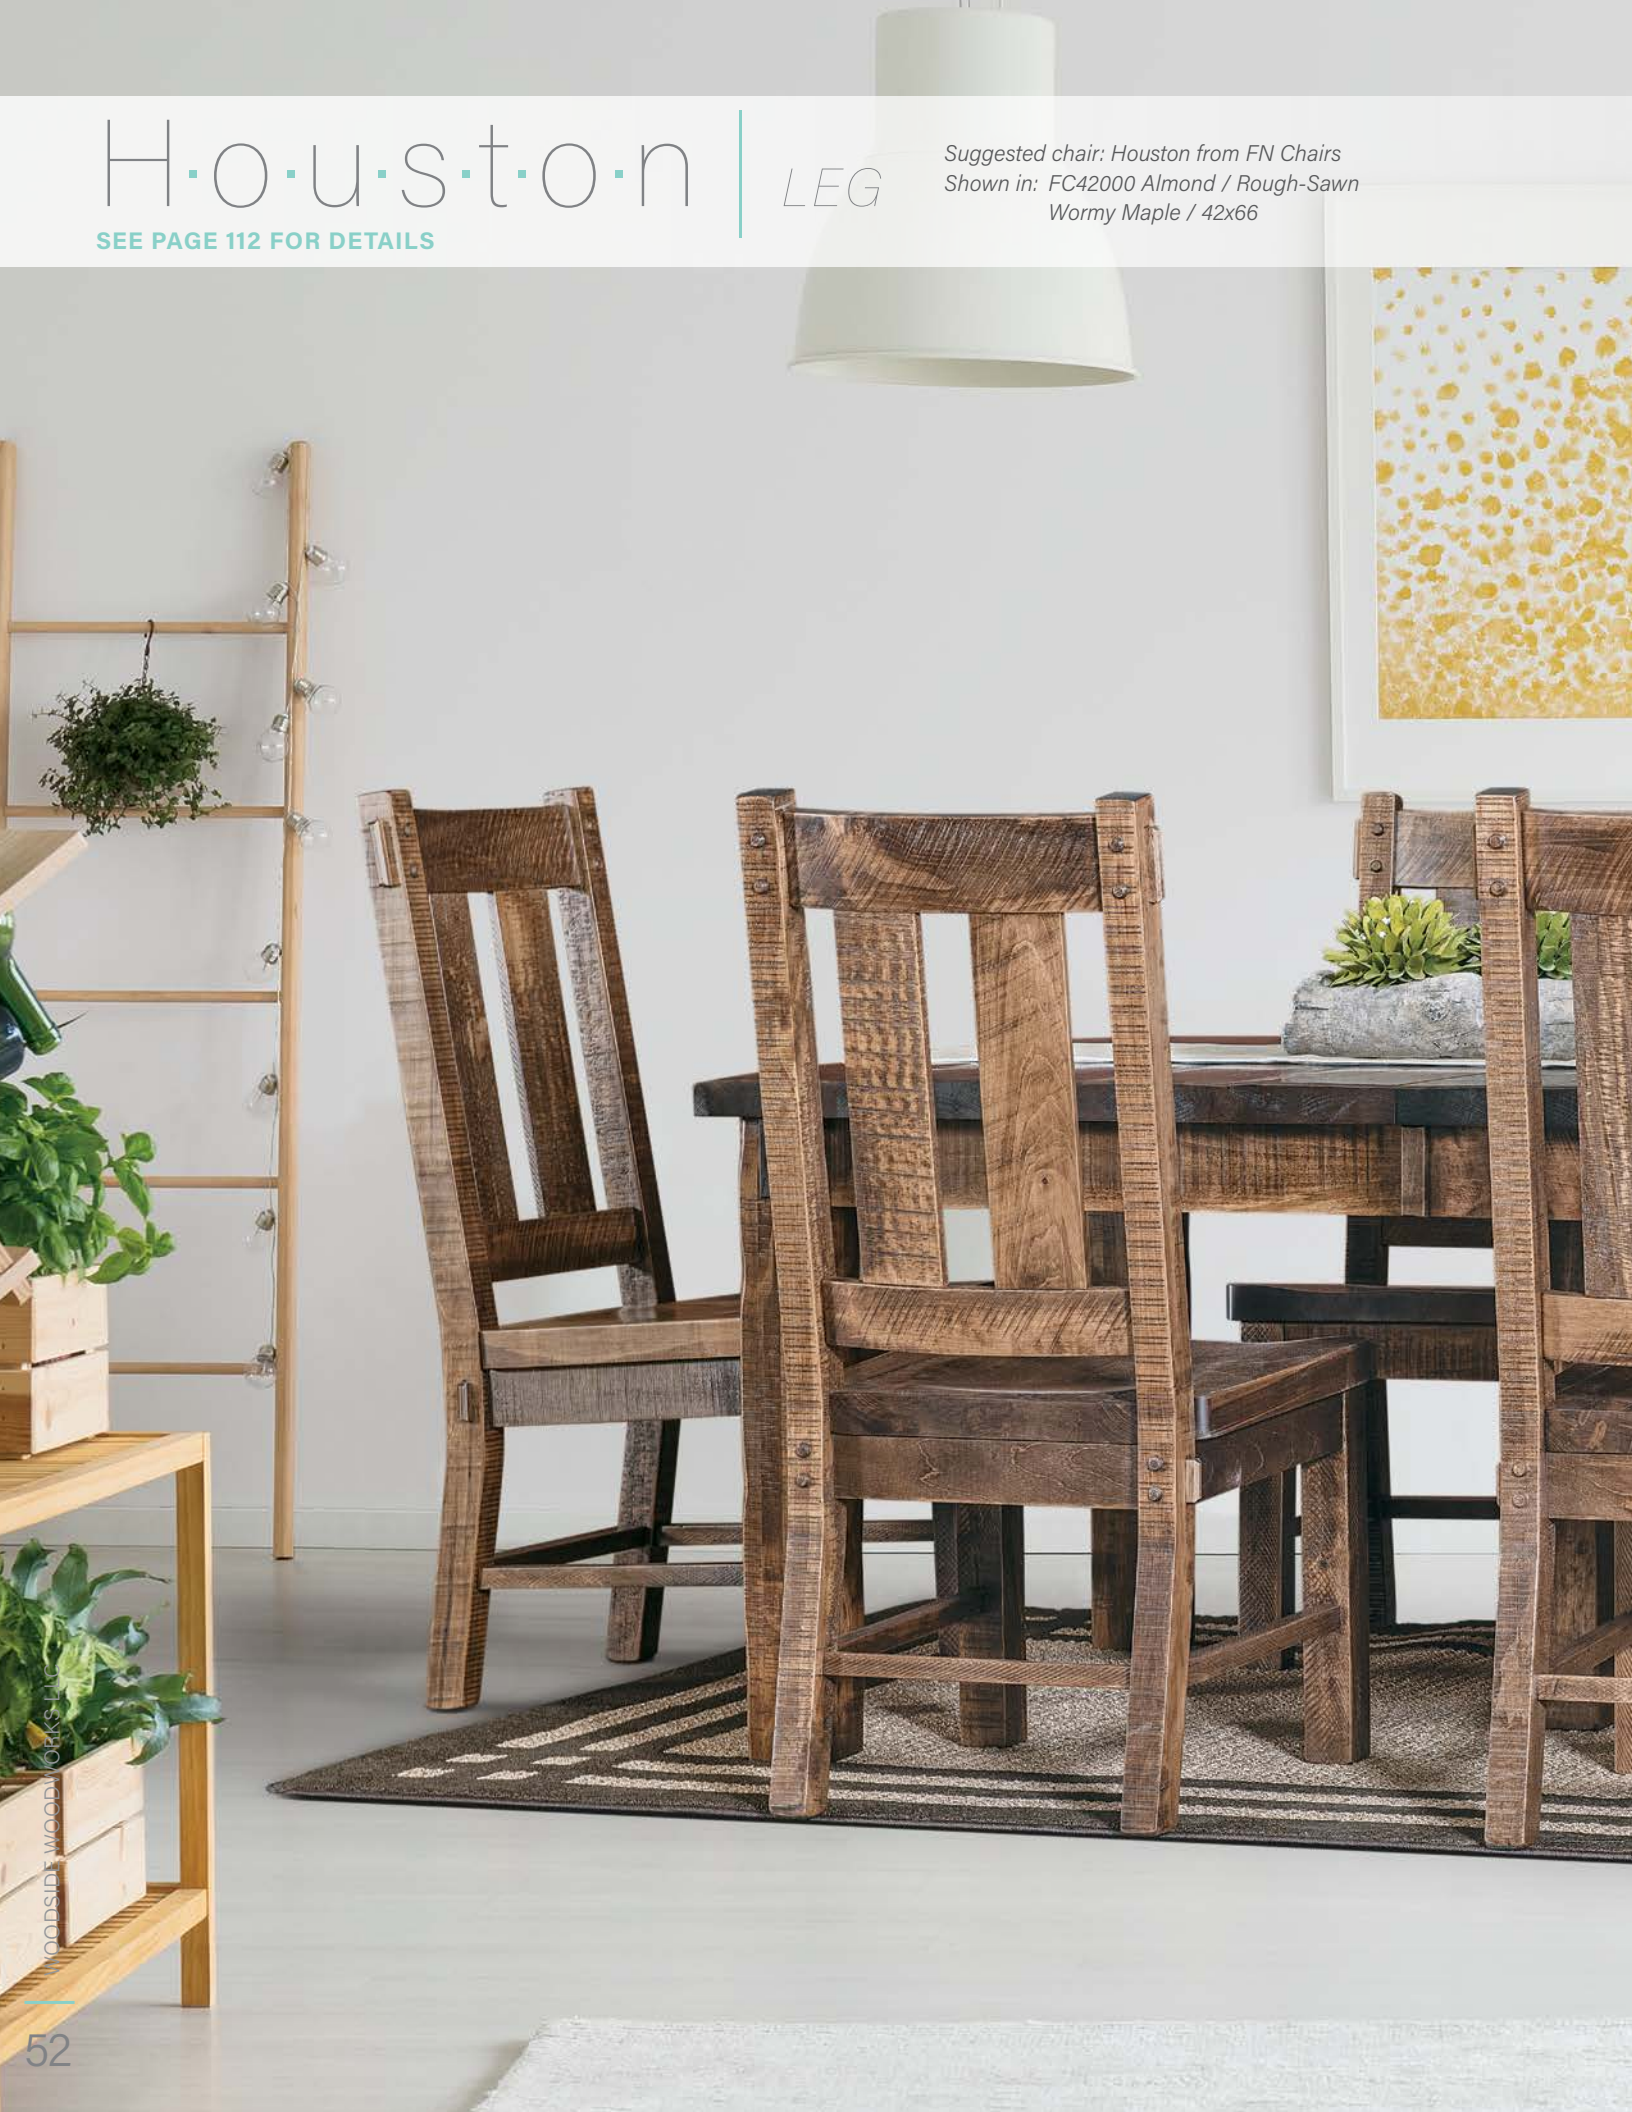

H·o·u·s·t·o·n

LEG

Suggested chair: Houston from FN Chairs
Shown in: FC42000 Almond / Rough-Sawn
Wormy Maple / 42x66

SEE PAGE 112 FOR DETAILS

WOODSIDE WOODWORKS